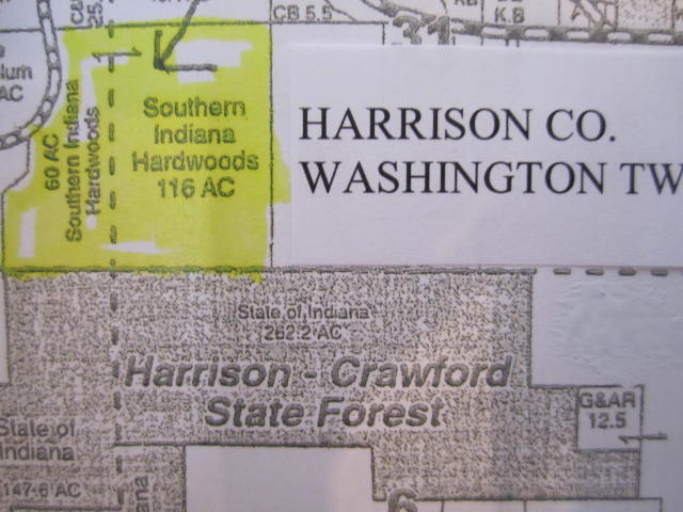

60.1 AC
C
CP
Leo
McCullum
30.3 AC

60 AC
Southern Indiana
Hardwoods

Southern
Indiana
Hardwoods
116 AC

e of
ana
AC

Harrison Co.
Washington Twn.

Google

An aerial photograph showing a large, irregularly shaped area outlined in yellow. The area is mostly covered in dense, dark green trees. A winding road or path is visible in the upper right corner. A small white rectangular label is positioned in the lower center of the yellow-outlined area. The label contains the text "Harrison Co." and "Washington Twn." stacked vertically. On the right side of the yellow boundary, there is a small white circle with the number "501" written vertically next to it.

Harrison Co.
Washington Twn.

003

002

Harrison Co.
Washington Twn.

Image IndianaMap Framework Data
© 2011 Google

Google

Eye alt 6333 ft

36°07'11.71"N, 86°14'35.38"W elev 600 ft

Imagery Date 2/28/2006

003

Harrison Co.
Washington Twn.

Image IndianaMap Framework Data
© 2011 Google

38°07'11.71"N, 86°14'35.38"W elev. 600 ft

Go

Eye alt

HARRISON CO.
WASHINGTON TW